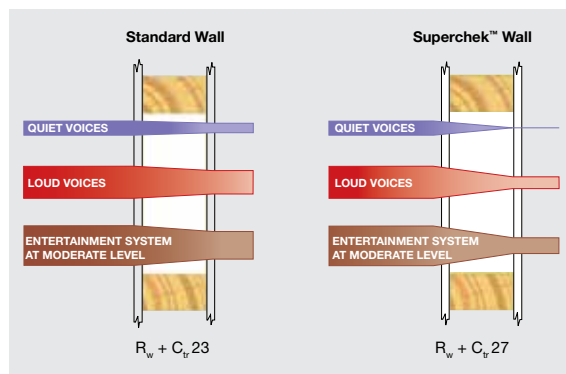

Plasterboard is used as a wall and ceiling lining material in all modern homes and the quality of the plasterboard that your builder uses can have a dramatic impact on the quality of your home.

If you care about high quality and environmental sustainability, Gyprock Superchek™ is your ideal choice for a quieter, more durable and sustainable prestige home.

Your builder may have already included Superchek™ in your new home. If not, just ask and you'll be pleasantly surprised at how little it can cost to upgrade.

One plasterboard, three amazing benefits

Gyprock Superchek™ is a premium plasterboard manufactured with a denser core and heavy duty facing material. These qualities combined with a special plaster formulation featuring high levels of recycled material make the board tougher, quieter and greener.

Tougher

Better resistance to dents and scrapes from things such as furniture and school bags.

Compared with standard plasterboard, Gyprock Superchek™ requires double the force to impose a discernable surface indentation.

Quieter

Better sound absorption and less noise transfer for a quieter, more comfortable home.

Superchek™ provides a 15% reduction in perceived loudness compared to standard plasterboard. When installed in ceilings of multi-storey homes, Superchek™ can also reduce noise levels between floors.